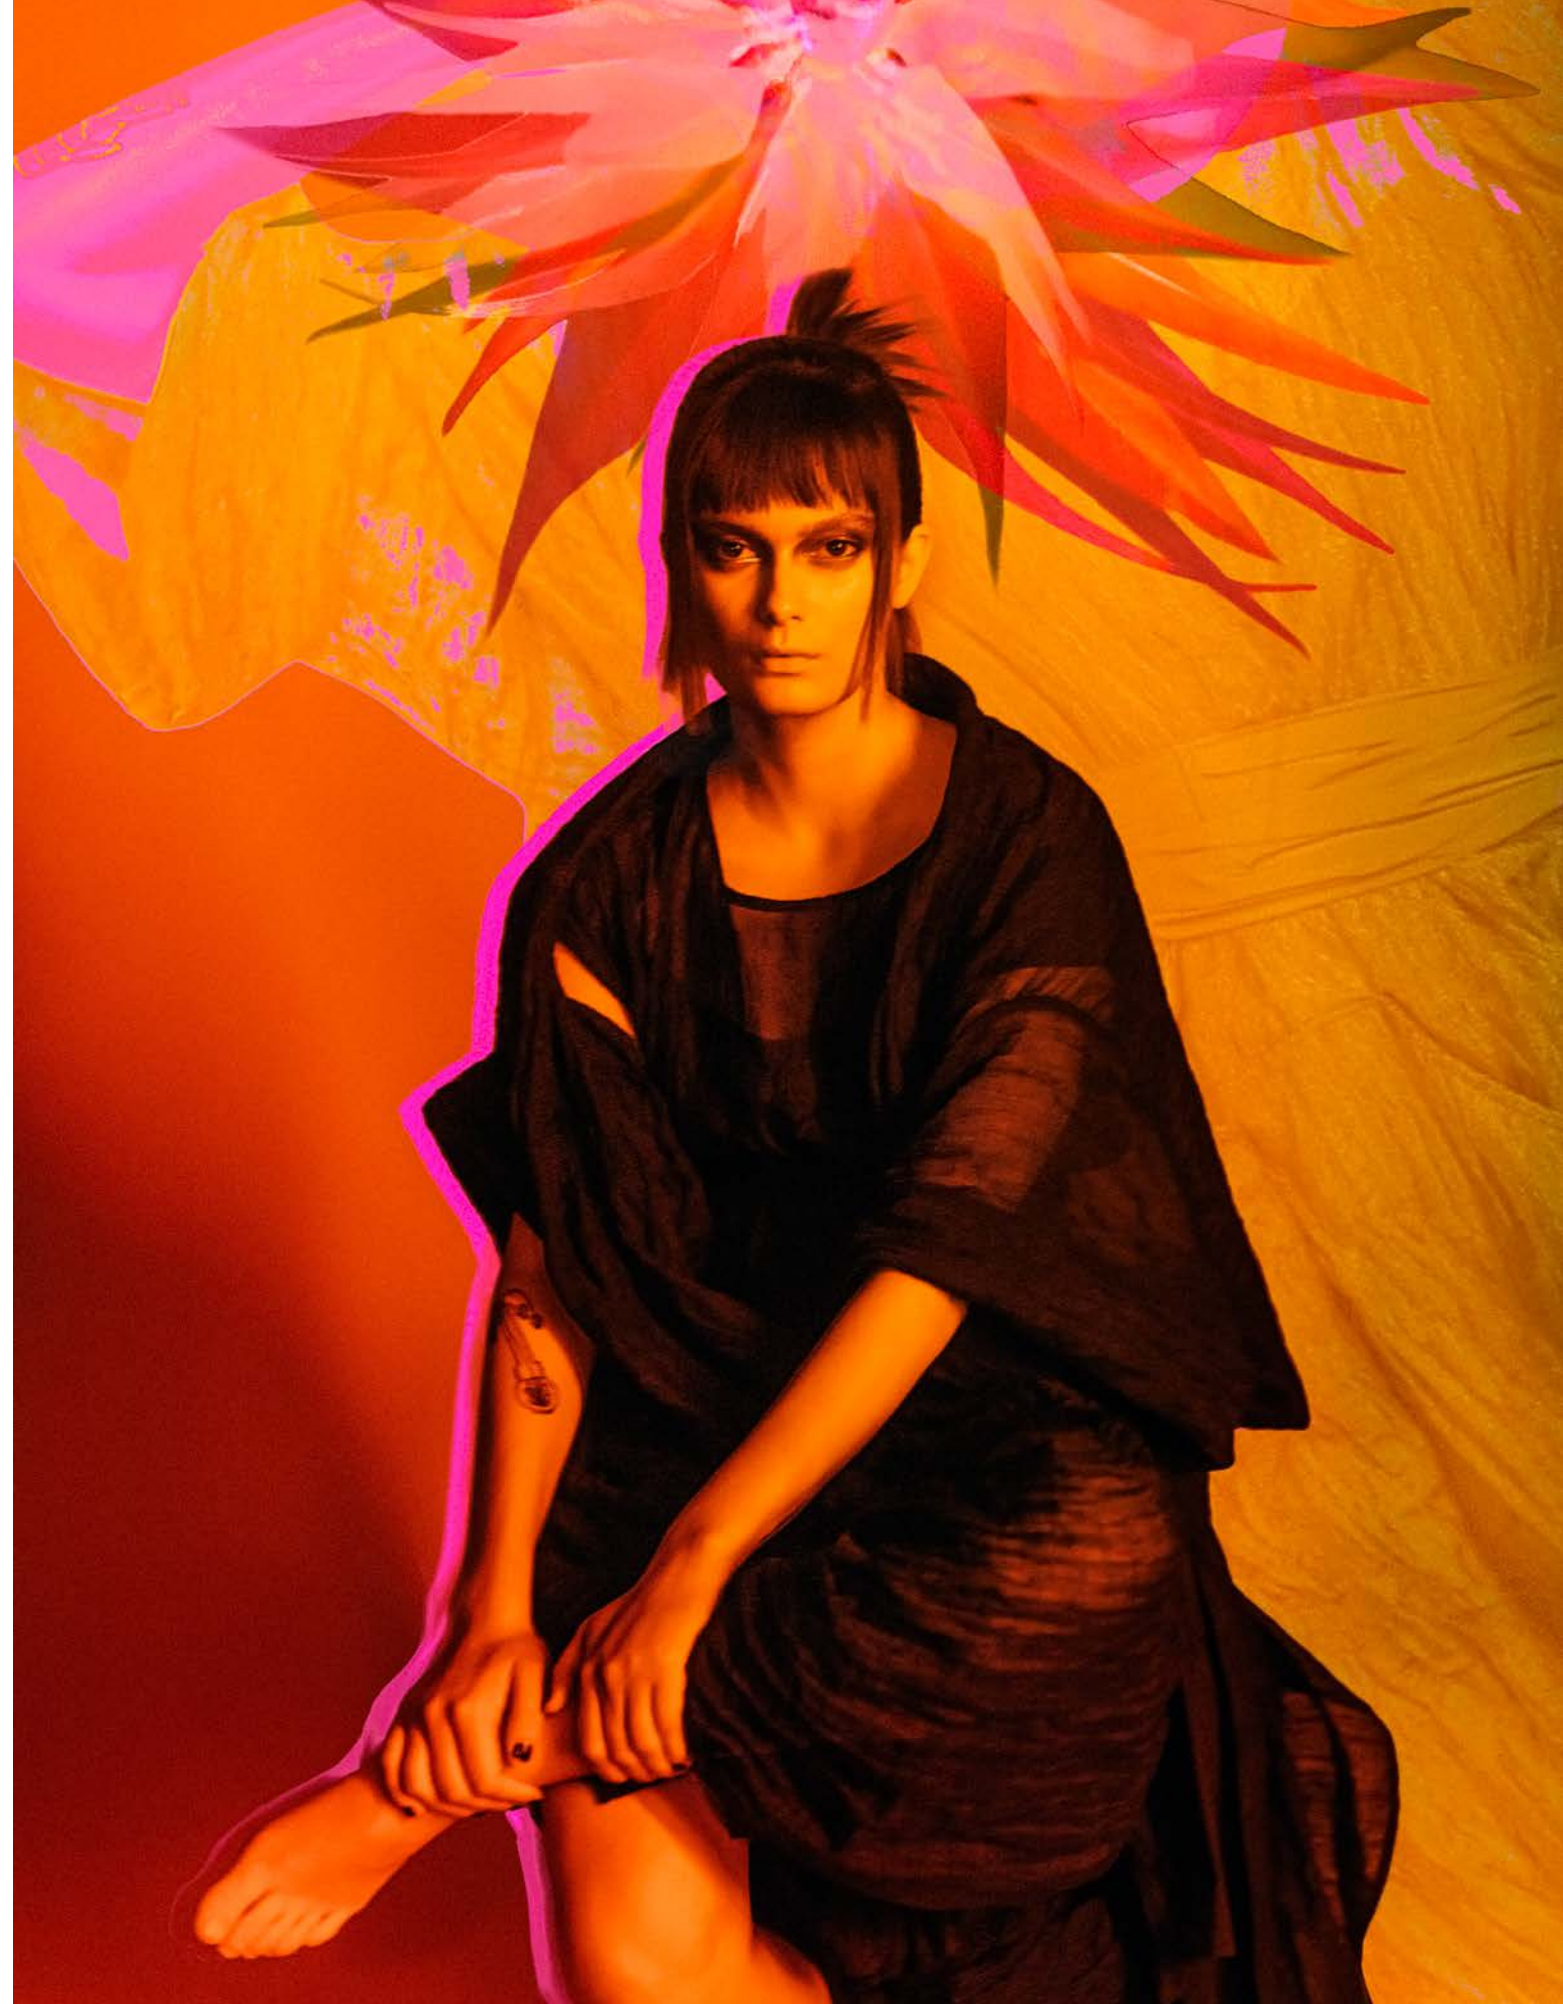

chapter •
eight
spring / summer 2025

ig
Or