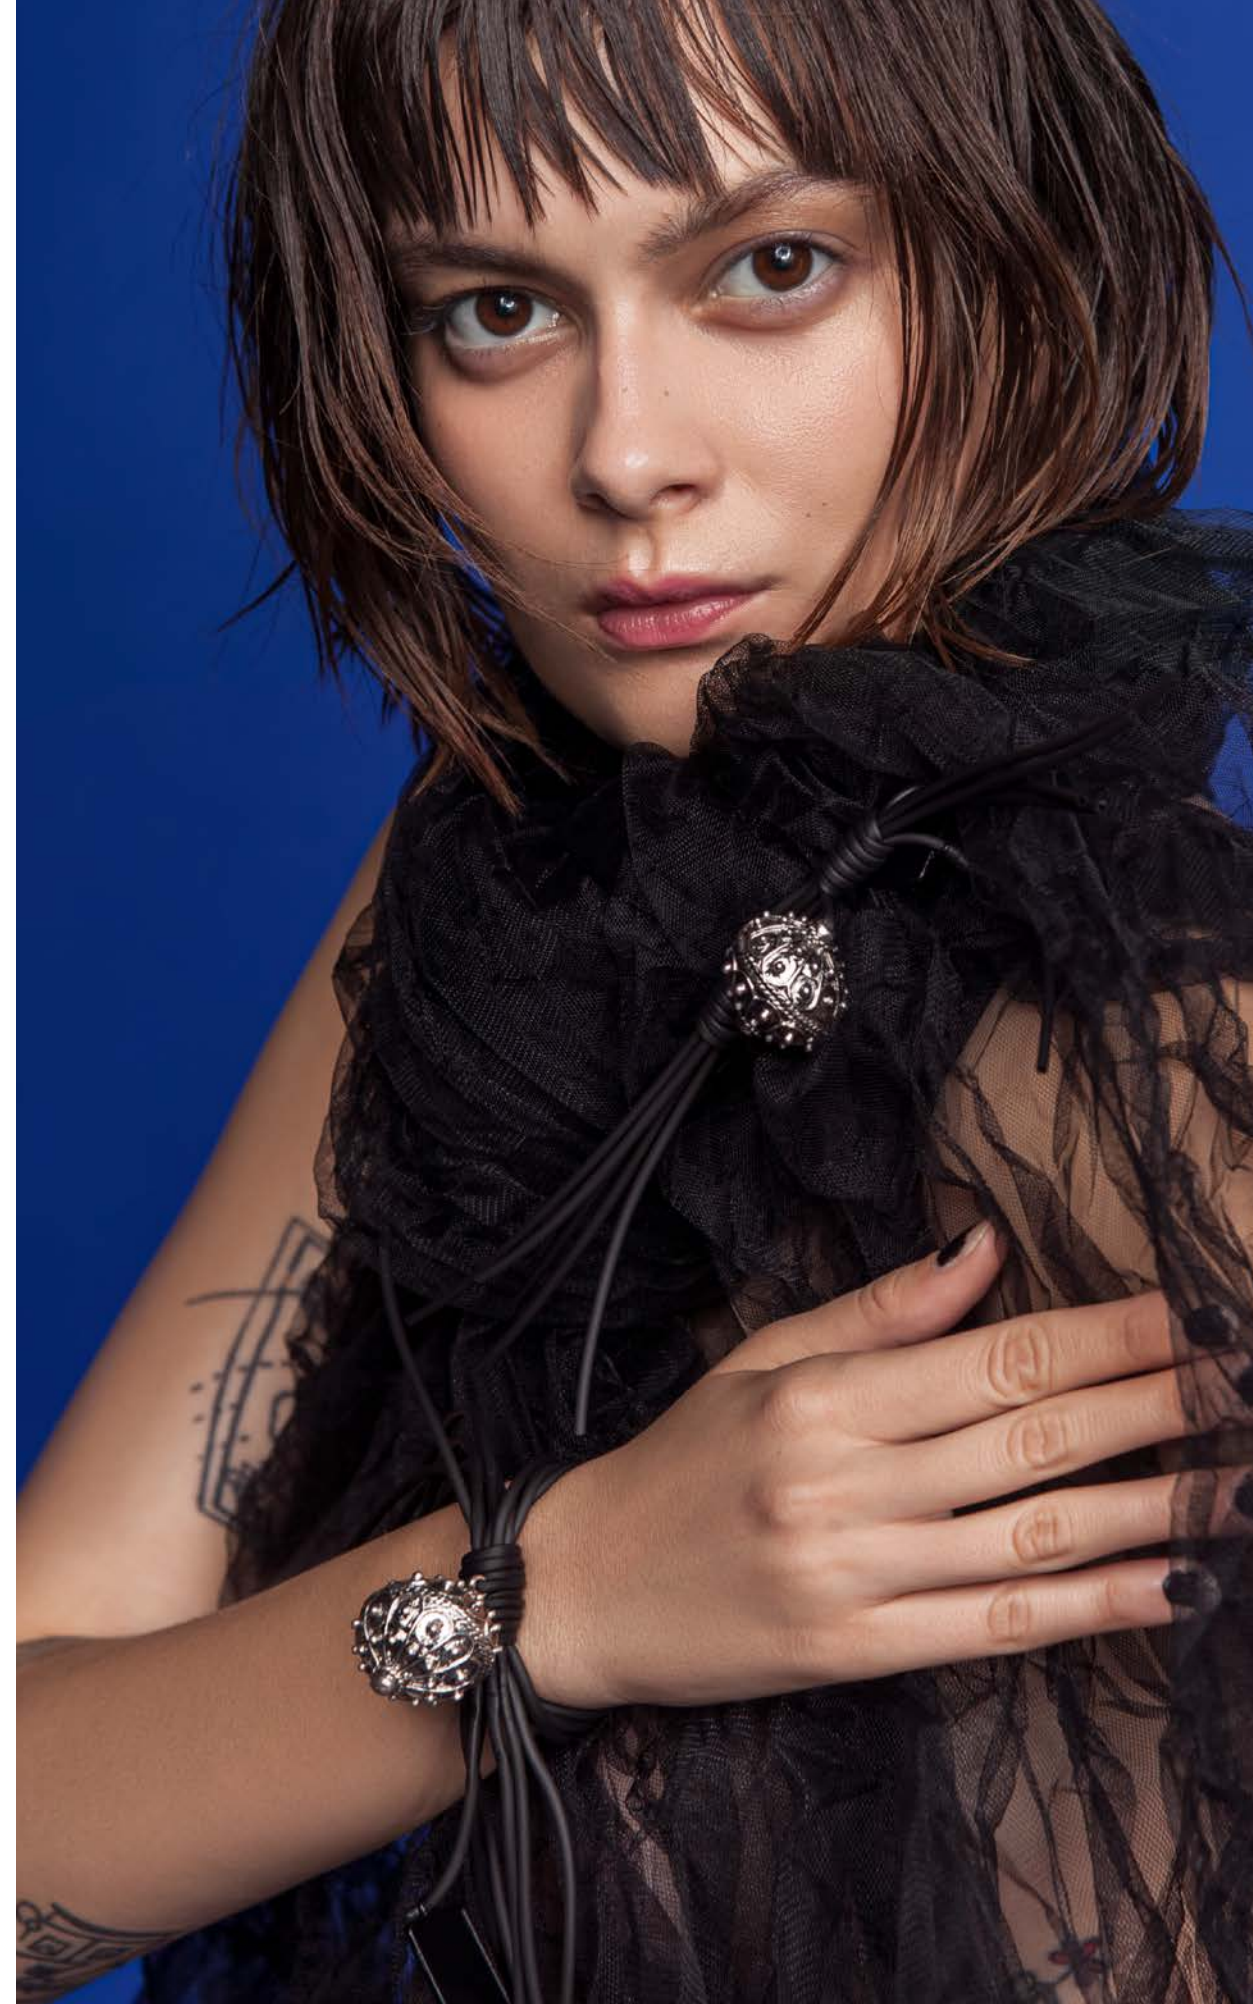

chapter
ten
spring / summer 2025
jewelry

ig
Or

Pin
Code
S25-P01
Size
One size

Bracelet
Code
S25-B02
Size
One size